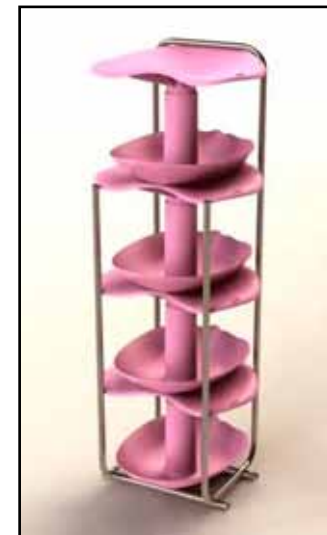

Garden Rocker

Rock-It Seat

GB 1260

- Patented Rocking Base
- Height Adjustable
- Private Label Exclusive Available

GB 1280

- Patented Base & Design
- Private Label Exclusive Available
- Fabric Base/Bin

Sit N Scoot

GB 2860

- Adjustable cushioned seat
- Compact box
- \$29.98 retail

GB 2800

- Bamboo Select
- Easy assembly
- \$49.98 retail

Comfort Kneelers

GB 2360

- Height adjustable rocking feet
- Folds for storage
- Larger, softer surface

GB 2250

- Ergonomic comfort
- Adjustable height
- Reduces strain on knees & back

Sit N Tote

V 115

- Folding seat with tote
- Foam kneeler
- 200 lb. capacity

V 135

- Garden Tote
- 3 Cast aluminum tools
- Customizable with any tools

Can be used without
sling

TK 1300
Log Loader Shack

Lift up canopy

Height adjustable

Swing arm sling loader

Comfort Soft Tools

- Elexium/GE silicone technology.
- Pillow soft grip.
- Gel forms rather than fighting your grip.
- Works with any head material.